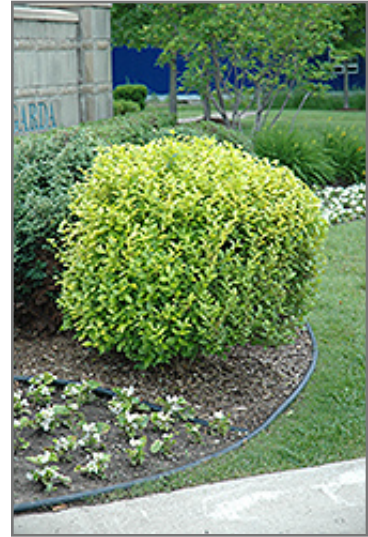

Golden Privet *Ligustrum x vicaryi*

Height: 12 feet

Spread: 8 feet

Sunlight: ○

Hardiness Zone: 5a

Other Names: Golden Vicary Privet

Description:

A common pruned hedge and garden shrub, takes pruning exceptionally well; colorful yellow foliage all season long, an excellent color accent plant; easy to grow, handles pollution well but needs full sun for best color

Ornamental Features

Golden Privet has attractive gold deciduous foliage on a plant with an upright spreading habit of growth. The glossy pointy leaves are highly ornamental but do not develop any appreciable fall color. It has panicles of lightly-scented white flowers hanging below the branches from late spring to early summer.

Landscape Attributes

Golden Privet is a dense multi-stemmed deciduous shrub with an upright spreading habit of growth. Its relatively fine texture sets it apart from other landscape plants with less refined foliage.

- Hedges/Screening
- General Garden Use

Golden Privet
Photo courtesy of NetPS Plant Finder

Golden Privet foliage
Photo courtesy of NetPS Plant Finder

Planting & Growing

Golden Privet will grow to be about 12 feet tall at maturity, with a spread of 8 feet. It tends to be a little leggy, with a typical clearance of 2 feet from the ground, and is suitable for planting under power lines. It grows at a fast rate, and under ideal conditions can be expected to live for approximately 30 years.